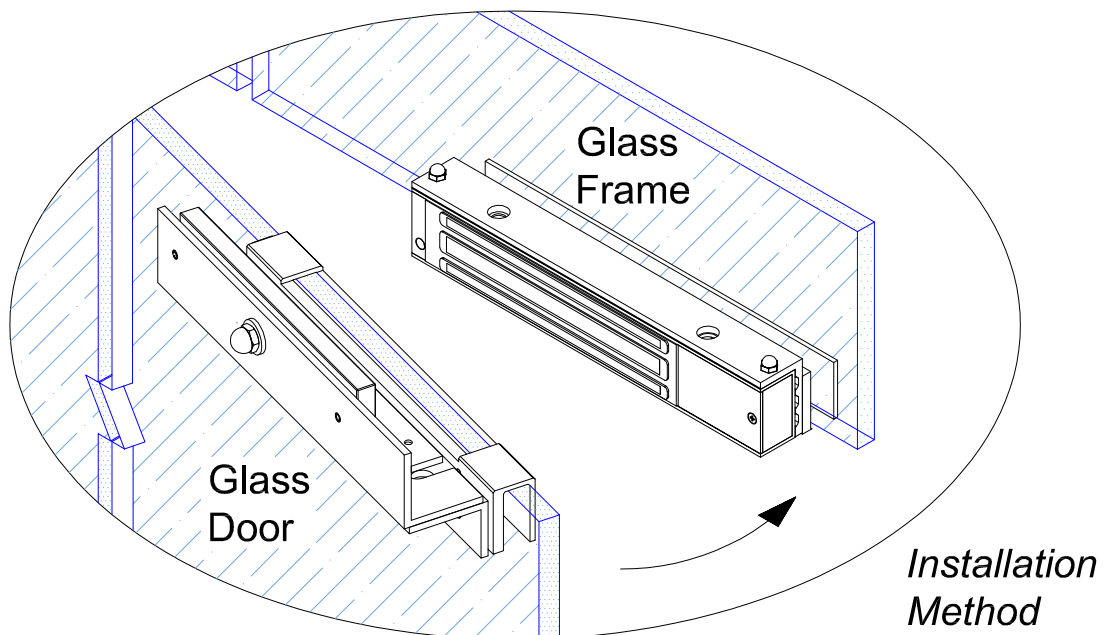

## EM600 - DSU Bracket ( Glass Frame & Door Application )

**SECURITY . QUALITY . RELIABILITY**