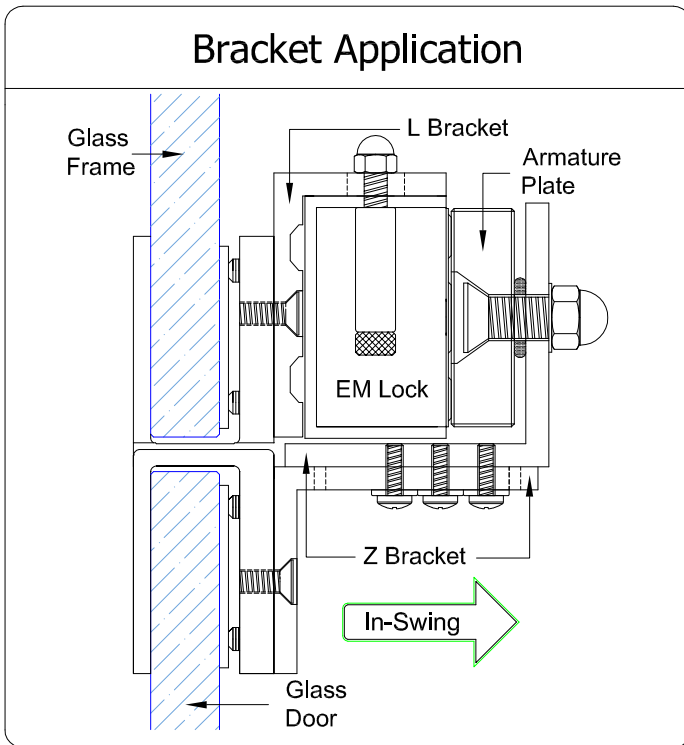

## EM600 - DSU Bracket ( Glass Frame & Door Application )

**SECURITY . QUALITY . RELIABILITY**