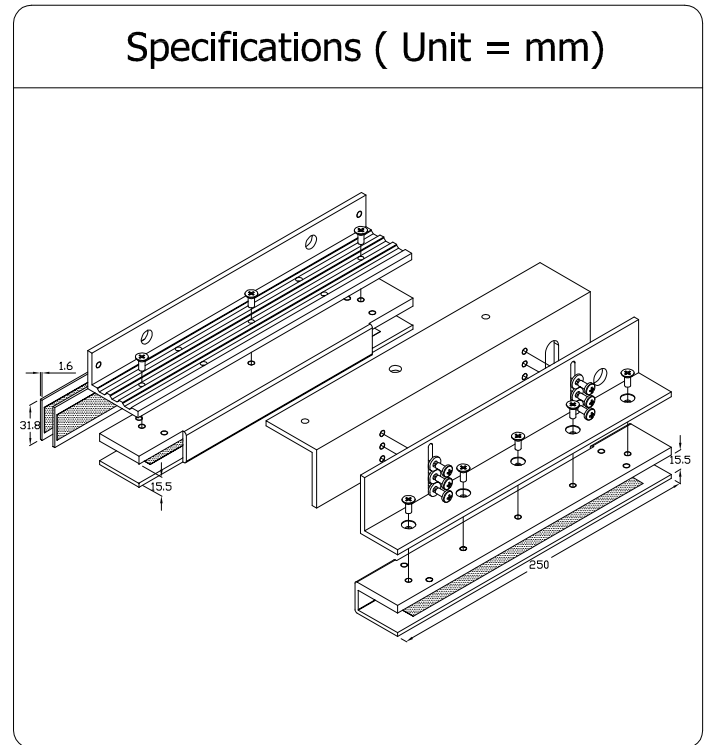

## EM600 - DSU Bracket ( Glass Frame & Door Application )

**SECURITY . QUALITY . RELIABILITY**