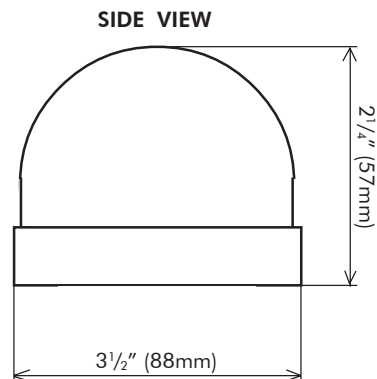

EVA-F5521-3 – Optional power cord. For easy connection of dome or bullet camera to power supply.

DIMENSIONS:

SPECIFICATIONS:

	EV-1223B12 (EIA)	EV-1224C12 (NTSC)
Type	Black and White Dome Cameras	Color Dome Cameras
Chip	1/3" CCD, Sharp	1/3" CCD, Sony
Resolution	400 TV lines	420 TV lines
Pickup elements	512 x 492 pixels	270,000 pixels
Scanning system	2:1 interlace V: 60Hz, H: 15.734KHz	2:1 interlace V: 59.94Hz, H: 15.734KHz
Sync	Internal	Internal
Video output	1 Vp-p composite output, 75 ohms	1 Vp-p composite output, 75 ohms
Lens mount	F3.6mm (lens included)	F4.3mm (lens included)
Minimum illumination	0.08 lux	1.0 lux
Gamma correction	0.45	0.45
S/N ratio	48dB	50dB
Shutter control	Auto Electronic Shutter 1/60~1/100,000 sec.	Auto Electronic Shutter 1/60~1/100,000 sec.
Backlight compensation	N/A	Auto & Manual
Gain control	N/A	AGC
Power source	12VDC ± 10%	12VDC
Current consumption	125mA	60mA
Ambient temperature	14°~122° F (-10°~50° C)	14°~140° F (-10°~60° C)
Relative humidity	30 - 90%	30 - 90%
Dimensions	3 1/2" x 2 1/4" (88 x 57 mm)	3 1/2" x 2 1/4" (88 x 57 mm)
Weight	4.2 oz. (118g)	4.2 oz. (118g)