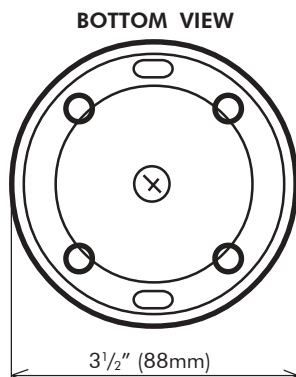

EVA-F5521-3 – Optional power cord. For easy connection of dome or bullet camera to power supply.

DIMENSIONS:

SPECIFICATIONS:

	EV-1223B12 (EIA)	EV-1224C12 (NTSC)
Type	Black and White Dome Cameras	Color Dome Cameras
Chip	1/3" CCD, Sharp	1/3" CCD, Sony
Resolution	400 TV lines	420 TV lines
Pickup elements	512 x 492 pixels	270,000 pixels
Scanning system	2:1 interlace V: 60Hz, H: 15.734KHz	2:1 interlace V: 59.94Hz, H: 15.734KHz
Sync	Internal	Internal
Video output	1 Vp-p composite output, 75 ohms	1 Vp-p composite output, 75 ohms
Lens mount	F3.6mm (lens included)	F4.3mm (lens included)
Minimum illumination	0.08 lux	1.0 lux
Gamma correction	0.45	0.45
S/N ratio	48dB	50dB
Shutter control	Auto Electronic Shutter 1/60~1/100,000 sec.	Auto Electronic Shutter 1/60~1/100,000 sec.
Backlight compensation	N/A	Auto & Manual
Gain control	N/A	AGC
Power source	12VDC ± 10%	12VDC
Current consumption	125mA	60mA
Ambient temperature	14°~122° F (-10°~50° C)	14°~140° F (-10°~60° C)
Relative humidity	30 - 90%	30 - 90%
Dimensions	3 1/2" x 2 1/4" (88 x 57 mm)	3 1/2" x 2 1/4" (88 x 57 mm)
Weight	4.2 oz. (118g)	4.2 oz. (118g)